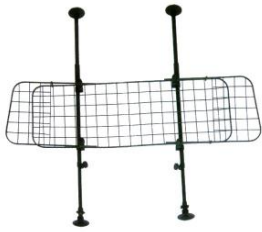

563 Griglia da viaggio per animali regolabile 1 6